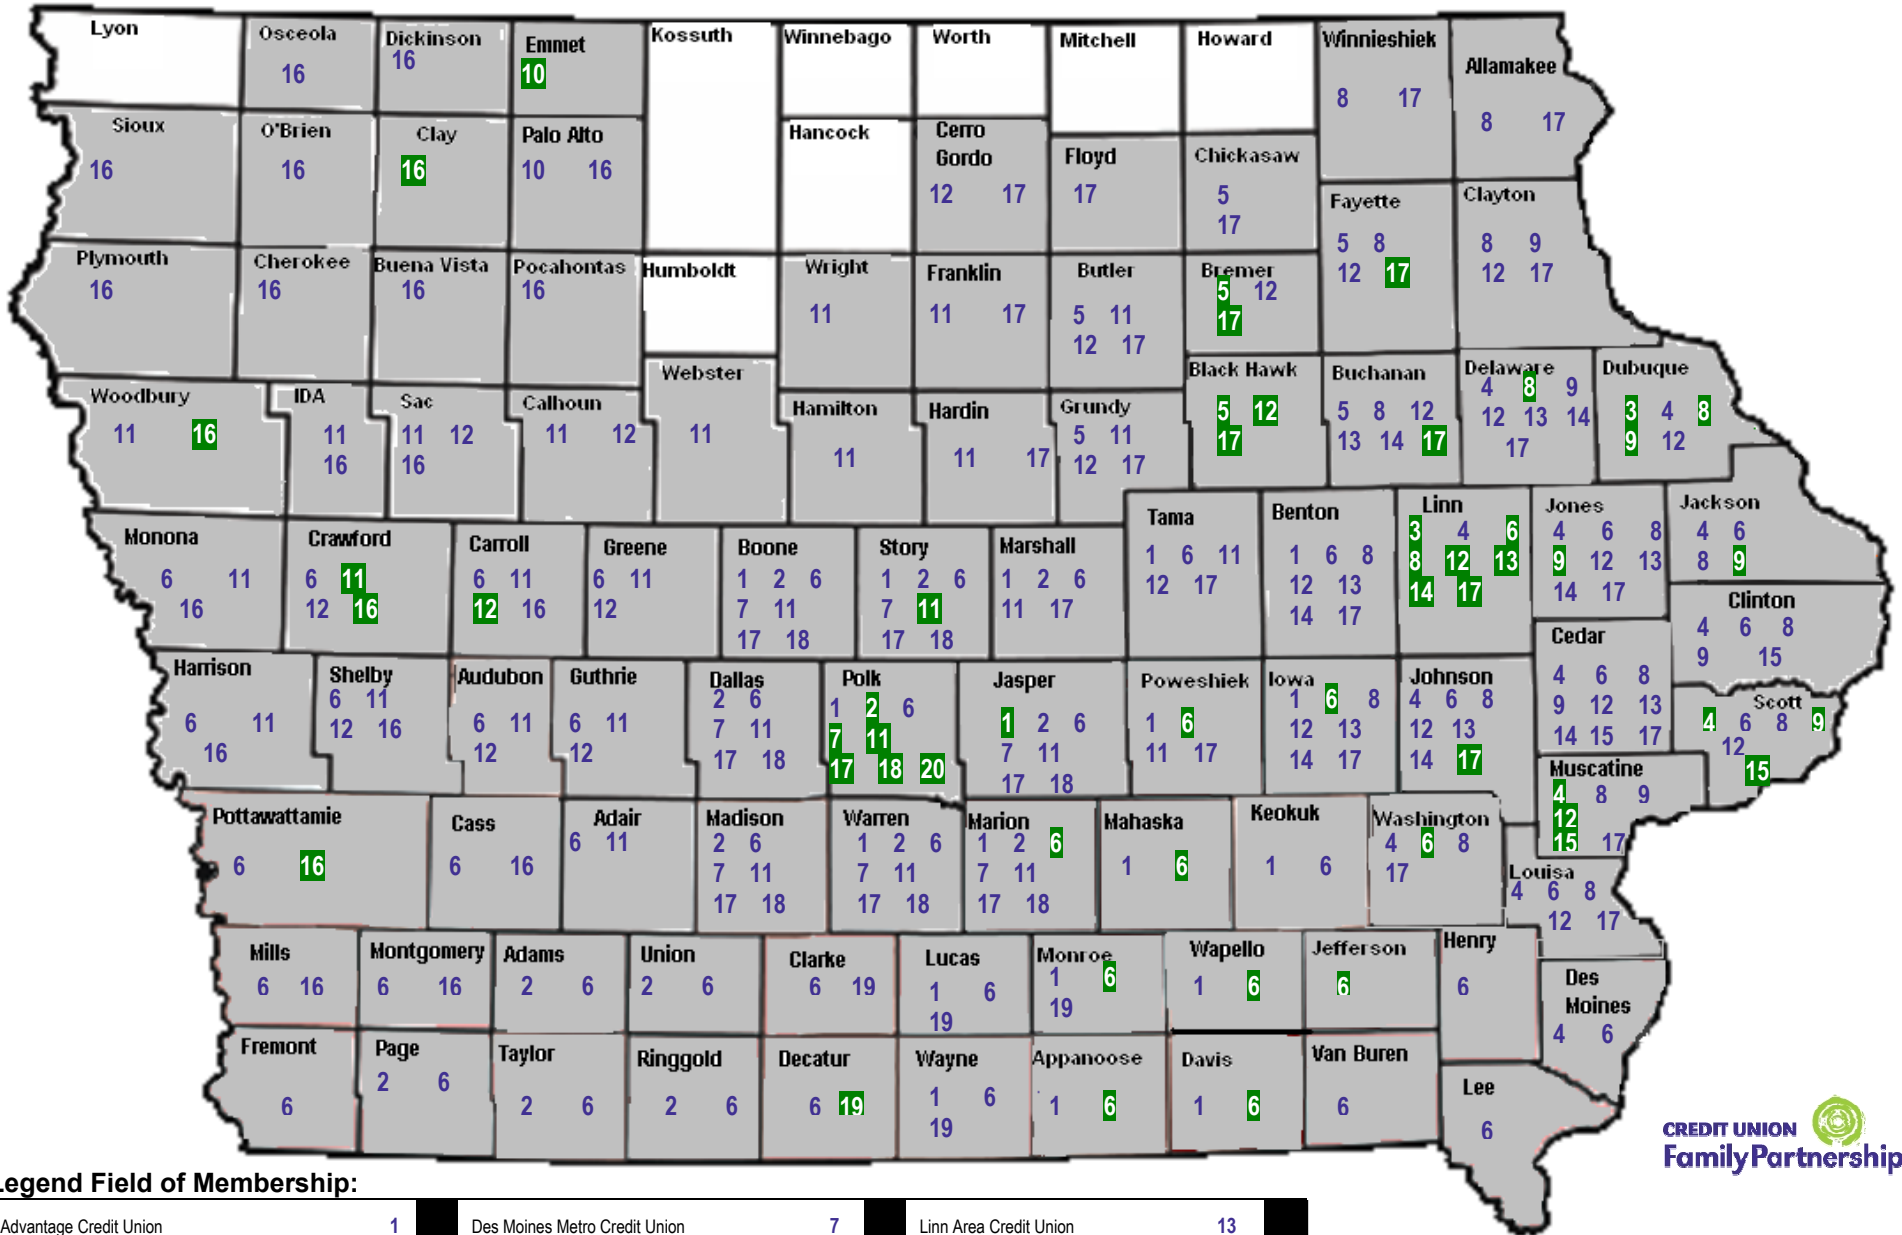

The Credit Union Family Partnership Program - Credit Unions Fields of Membership

Legend Field of Membership:

Advantage Credit Union	1	Des Moines Metro Credit Union	7	Linn Area Credit Union	13		
Affinity Credit Union	2	Dupaco Community Credit Union	8	Metco Credit Union	14		
Alliant Credit Union*	3	Dutrac Community Credit Union	9	RIA Federal Credit Union	15	SCICAP Credit Union	19
Ascentra Credit Union	4	Employees Credit Union	10	Telco Triad Credit Union	16	United Service Credit Union	20
Cedar Falls Community Credit Union	5	Greater Iowa Credit Union	11	Veridian Credit Union	17		
Community 1st Credit Union	6	Iowa Community Credit Union	12	Village Credit Union	18		